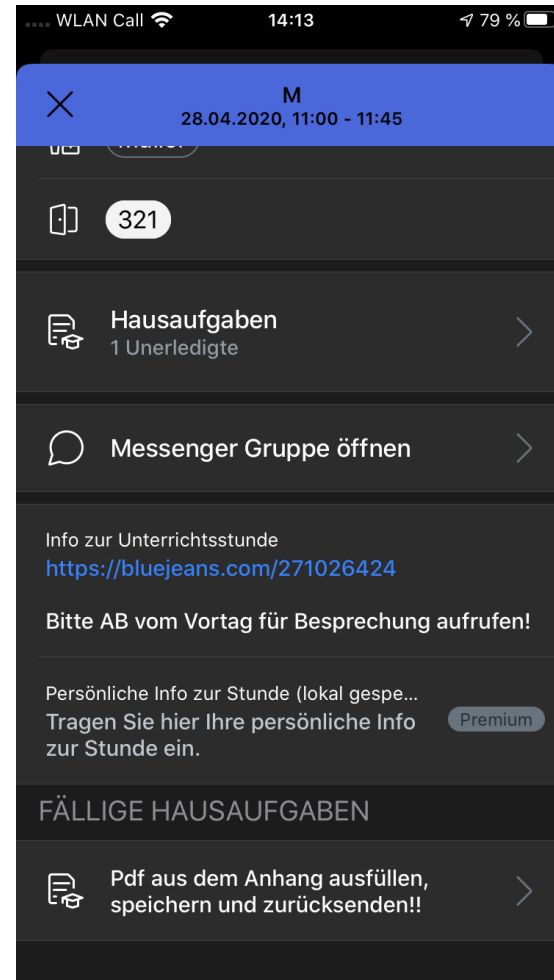

Abrufen der Hausaufgaben